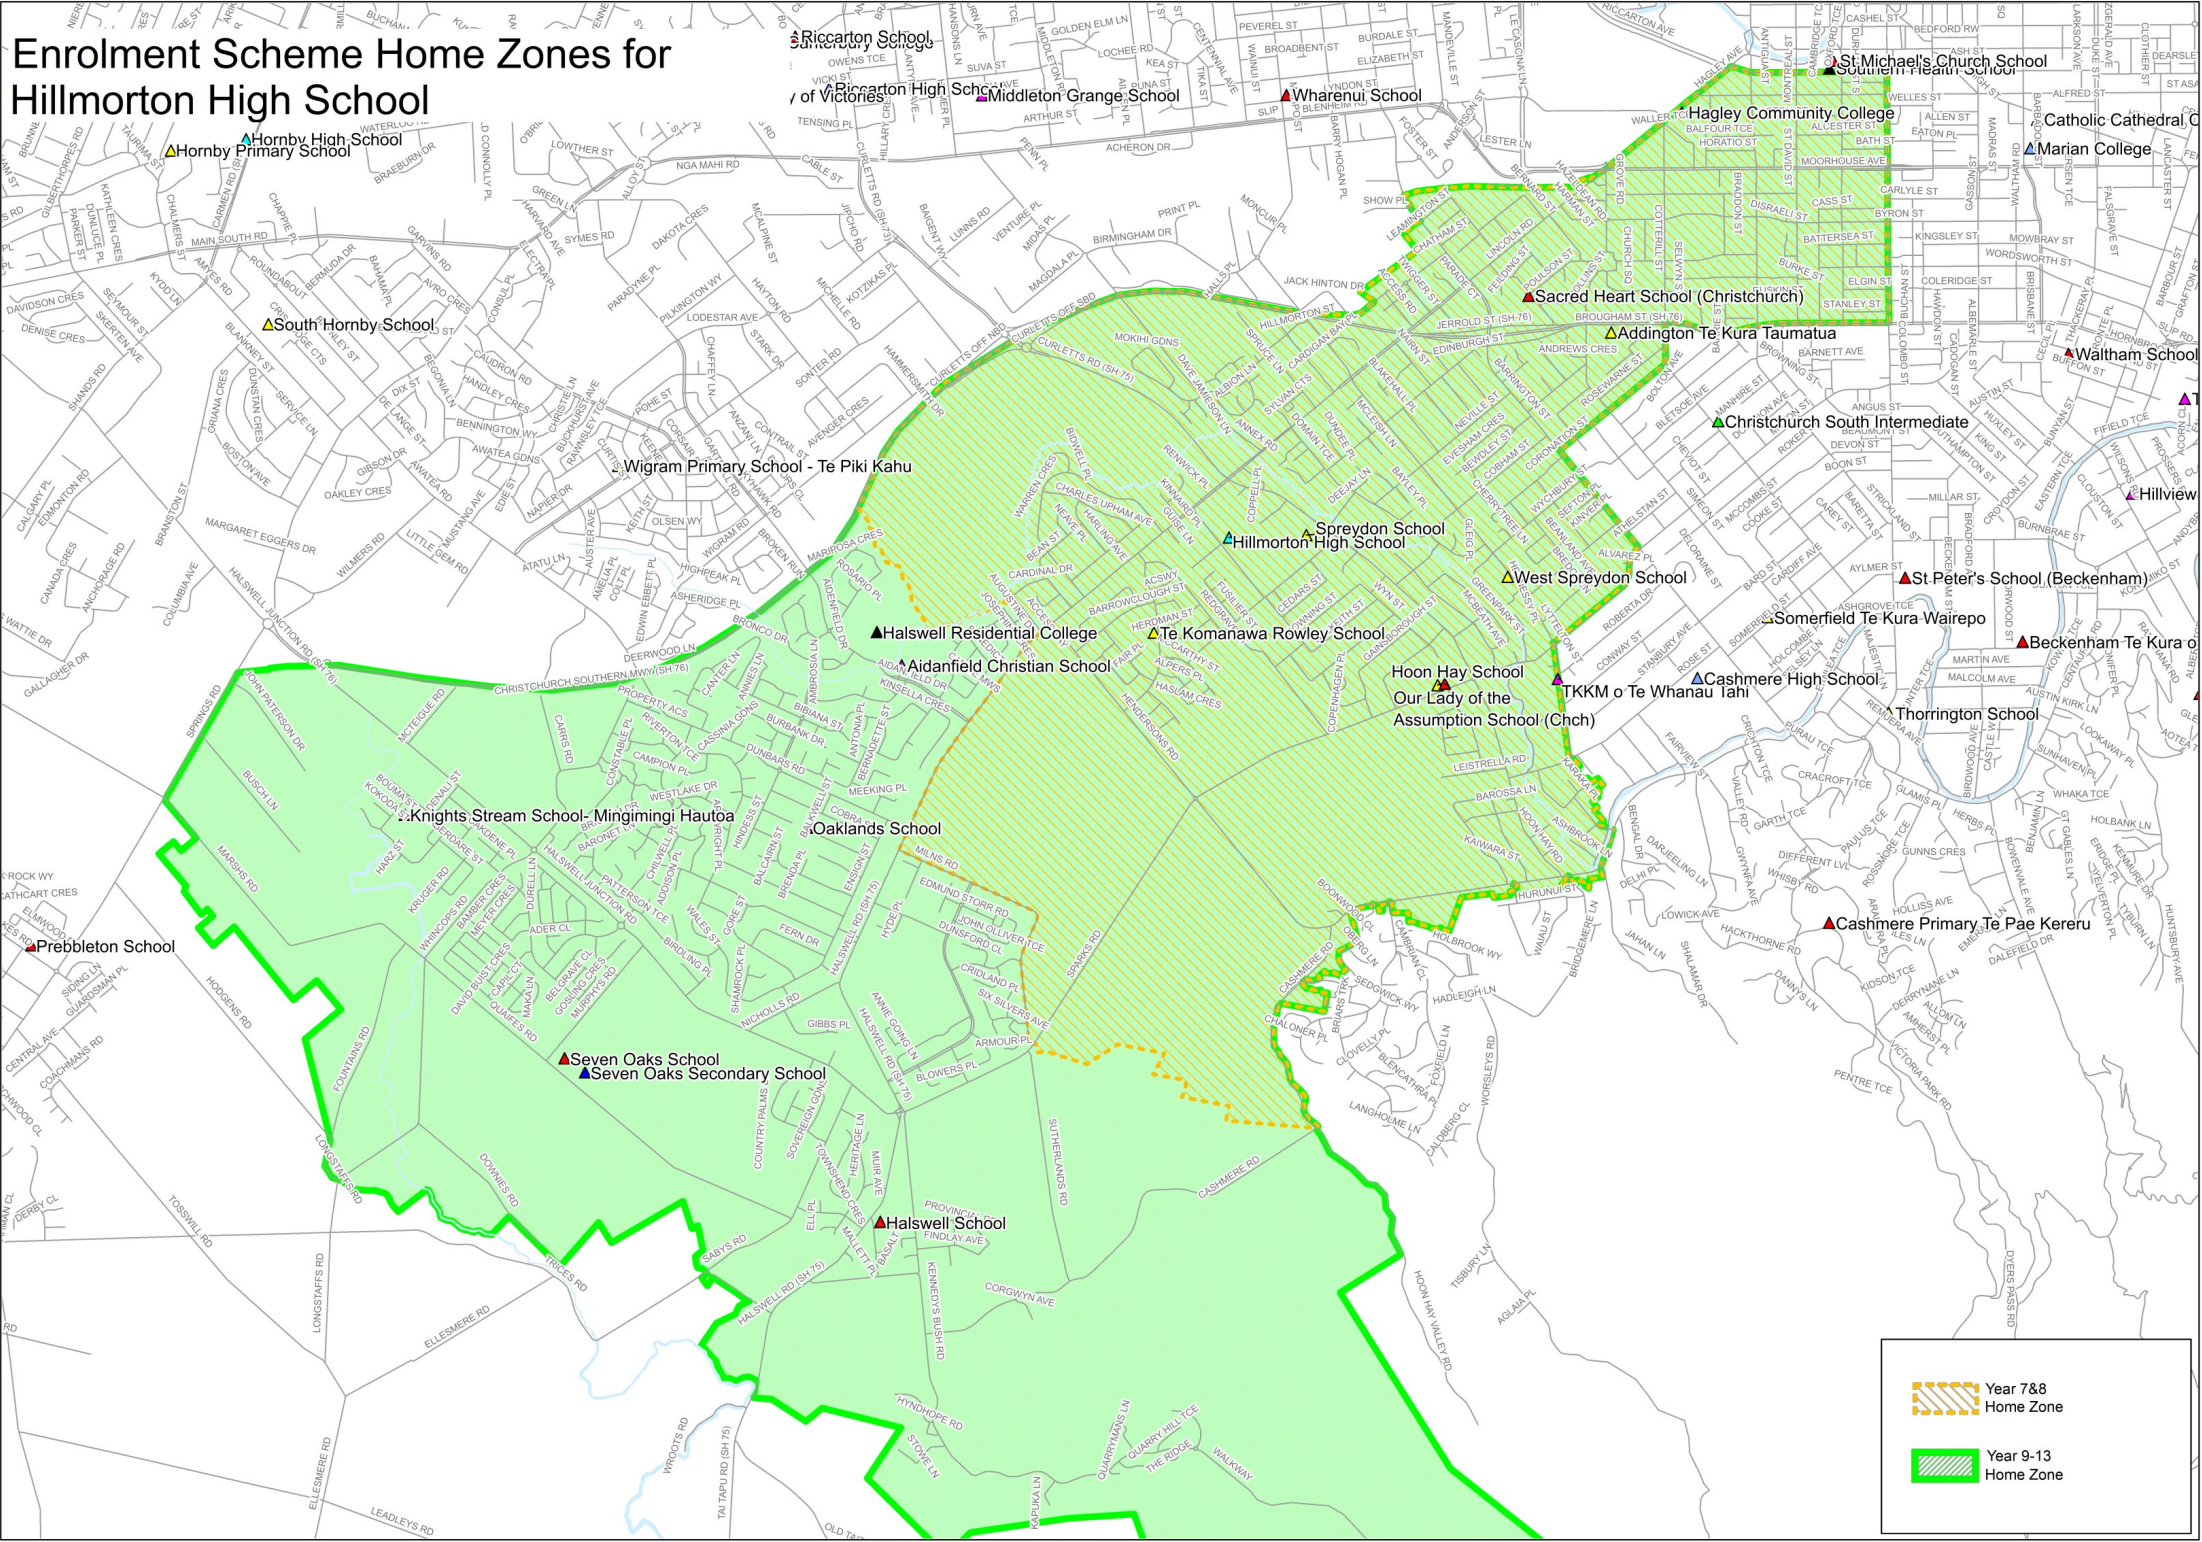

Enrolment Scheme Home Zones for Hillmorton High School

	Year 7&8 Home Zone
	Year 9-13 Home Zone